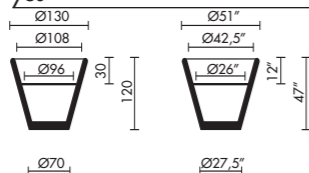

Vas-two

400lt		I/O	outside	Ø160	Ø85	150 cm	neutral yellow fuchsia
			inside	Ø63"	Ø33,4"	59" inc	
				Ø128	Ø112	36 cm	

				Ø50"	Ø33"	14" inc	
volt		bulb	wire colour	wire l.m.			
220-240		8x9W(G23)	black	5			
110-120		8x9W(G23)	black	5			

plug	plug type	certification
yes	antispash bipolar shuko	CE IP65
yes	-	CE IP65