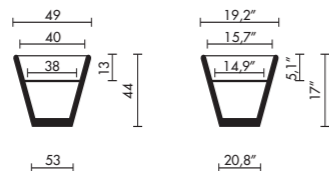

SERRALUNGA
PRICE LIST 2006

News

Kronik karim rashid litres in/outdoor dimension upper lower high colour price

50lt	I/O	outside	Ø50	60x60	88 cm	white
			Ø19,6"	23,6x23,6"	34,6" inc	black
		inside	Ø40		30 cm	apple green
			Ø15,7"		11,8 in	orange
						fuchsia

Cachepot, decorative.

The Vases ron arad litres in/outdoor dimension upper lower high colour price

I/O	outside	Ø80	Ø66 max	110 cm	white
		Ø31,4"	Ø25,9" max	43,3" inc	pearl grey
					apple green
					raspberry red
					tobacco
					english green

Cachepot, pot, decorative.

Memory Pot marta daza fernandez litres in/outdoor dimension upper lower high colour price

75lt	I/O	outside	Ø49	Ø53	44 cm	pearl grey
			Ø19,2"	Ø20,8"	17" inc	black
		inside	Ø40	Ø38	43 cm	yellow
			Ø15,7"	Ø14,9"	17" inc	

Flûte marc sadler litres in/outdoor dimension upper lower high colour price

I/O	outside	Ø50	Ø70	300 cm	carbon fiber
		Ø19,6"	Ø27,5"	119" inc	lacquered fiber glass
					red
					silver

Cachepot, pot, decorative, light.
Stainless steel base.
Flûte with light