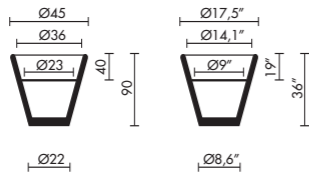

376,00

438,00

Pisa denis santachiara litres saucer in/outdoor dimension upper lower high colour price

litres	saucer	in/outdoor	dimension	upper	lower	high	colour	price
50lt	DY39 DV50	I/O	outside	Ø51	Ø31,6	58 cm	white	
				Ø20"	Ø12,3"	22,8" inc	black	
			inside	Ø46,5	Ø27	48 cm	red	
				Ø18,3"	Ø10,6"	18,8" inc	fuchsia	126,00
							silver	135,00

Cachepot, pot, decorative.

Princess christophe pillet litres saucer in/outdoor dimension upper lower high colour price

litres	saucer	in/outdoor	dimension	upper	lower	high	colour	price
3lt		I/O	outside	Ø17	Ø75	100 cm	white	
				Ø6,7"	Ø29,5"	39,5" inc	black	
			inside	Ø14	Ø12,5	22,5 cm	neutral	
				Ø5,5"	Ø4,9"	8,8" inc	fuchsia	404,00
							lacquered	
							white	
							black	
							red	
							orange	
							fuchsia	
							silver	863,00
							metalized	868,00

Cachepot, decorative, light.

Pot-au-mur nicolas le moigne litres saucer in/outdoor dimension upper lower high colour price

litres	saucer	in/outdoor	dimension	upper	lower	high	colour	price
25lt		I/O	outside	Ø45	Ø22	90 cm	white	
				Ø17,5"	Ø8,6"	36" inc	black	
			inside	Ø36	Ø23	40 cm	terracotta	224,00
				Ø14,1"	Ø9"	19" inc	silver	239,00