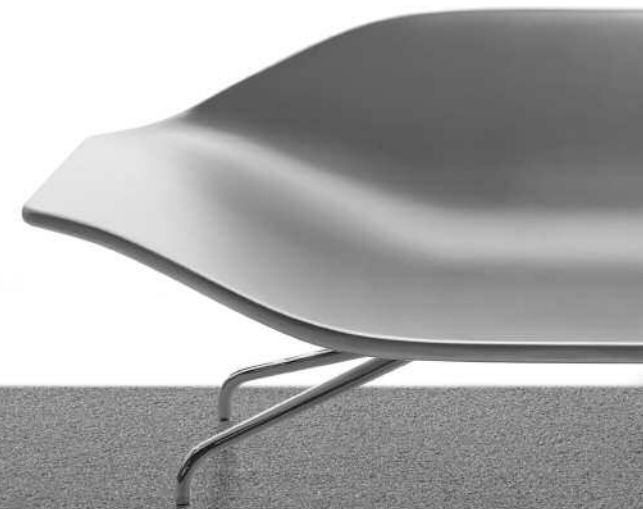

SERRALUNGA
PRICE LIST 2006

News

Kronik karim rashid litres in/outdoor dimension upper lower high colour price

50lt	I/O	outside	Ø50	60x60	88 cm	white
			Ø19,6"	23,6x23,6"	34,6" inc	black
		inside	Ø40		30 cm	apple green
			Ø15,7"		11,8 in	orange
						fuchsia