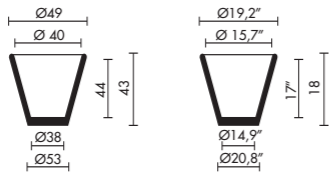

SERRALUNGA
PRICE LIST 2006

News

Kronik karim rashid litres in/outdoor dimension upper lower high colour price

50lt	I/O	outside	Ø50	60x60	88 cm	white
			Ø19,6"	23,6x23,6"	34,6" inc	black
		inside	Ø40		30 cm	apple green
			Ø15,7"		11,8 in	orange
						fuchsia

Cachepot, decorative.

The Vases ron arad litres in/outdoor dimension upper lower high colour price

I/O	outside	Ø80	Ø66 max	110 cm	white
		Ø31,4"	Ø25,9" max	43,3" inc	pearl grey
					apple green
					raspberry red
					tobacco
					english green

Cachepot, pot, decorative.

Memory Pot marta daza fernandez litres in/outdoor dimension upper lower high colour price

75lt	I/O	outside	Ø49	Ø53	44 cm	pearl grey
			Ø19,2"	Ø20,8"	17" inc	black
		inside	Ø40	Ø38	43 cm	yellow
			Ø15,7"	Ø14,9"	17" inc	

Flûte marc sadler litres in/outdoor dimension upper lower high colour price

I/O	outside	Ø50	Ø70	300 cm	carbon fiber
		Ø19,6"	Ø27,5"	119" inc	lacquered fiber glass
					red
					silver

Cachepot, pot, decorative, light.
Stainless steel base.
Flûte with light