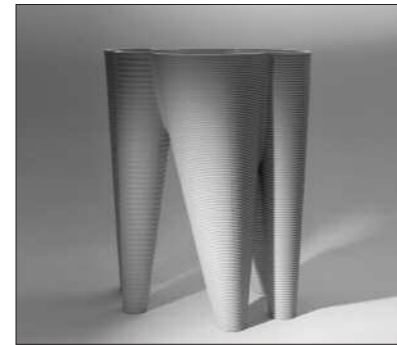

Cachepot, decorative.

The Vases ron arad litres in/outdoor dimension upper lower high colour price

I/O	outside	Ø80	Ø66 max	110 cm	white
		Ø31,4"	Ø25,9" max	43,3" inc	pearl grey
					apple green
					raspberry red
					tobacco
					english green