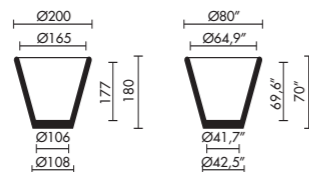

Big-bo luisa bocchietto

litres saucer in/outdoor dimension upper lower high colour price

Pot, decorative.
Big-bo Pot is adapted for drainage.
Big-bo Container with hole at bottom
for water drainage, and light.

Big-Bo Pot

litres	saucer	in/outdoor	dimension	upper	lower	high	colour	price
2.500lt	I/O	outside	Ø200 Ø80"	Ø108 Ø42,5"	180 cm 70" inc		white black orange fuchsia red neutral	<u>2.276,00</u>
		inside	Ø165 Ø64,9"	Ø106 Ø41,7"	177 cm 69,6" inc		silver	<u>2.421,00</u>

Big-Bo container

litres	saucer	in/outdoor	dimension	upper	lower	high	colour	price
605lt	I/O	outside	Ø200 Ø80"	Ø108 Ø42,5"	180 cm 70" inc		white black orange fuchsia red neutral	<u>2.683,00</u>
		inside	Ø78 Ø30,7"	125 cm 49,2" inc			silver	<u>2.856,00</u>