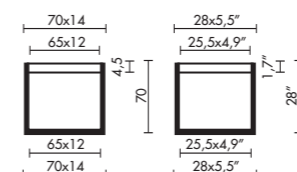

O-Cubone Ashtray

outside	70x14	70x14	70 cm
	28x5,5"	28x5,5"	28" inc
inside	65x12,5	65x12,5	4,5 cm
	25,5x4,9"	25,5x4,9"	1,7" inc