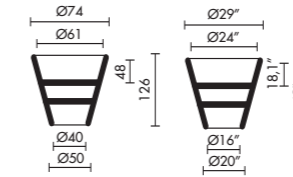

Cachepot, pot, decorative.

litres	saucer	in/outdoor	dimension	upper	lower	high	colour	price
100lt		I/O	outside	Ø74	Ø50	126 cm	white black apple green orange fuchsia silver	395,00 421,00
			inside	Ø29" Ø61 Ø24"	Ø20" Ø42 Ø16,5"	49" inc 48 cm 18,8" inc		