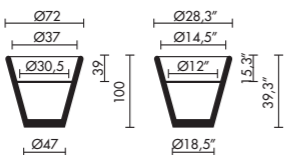

support

Scarlett christophe pillet litres in/outdoor dimension upper lower high colour price

Cachepot, decorative, light.

litres	in/outdoor	dimension	upper	lower	high	colour	price
Scarlett 140							
2 lt	I	outside	Ø28		140 cm	white	
			Ø11"		55" inc	black	
		inside	Ø11	Ø6	40 cm	orange	
			Ø4,3"	Ø2,3"	16" inc	fuchsia	306,00
						silver	326,00

litres	in/outdoor	dimension	upper	lower	high	colour	price
Scarlett 180							
4,5lt	I	outside	Ø28		180 cm	white	
			Ø11"		71" inc	black	
		inside	Ø19	Ø6	40 cm	orange	
			Ø7,4"	Ø2,3"	16" inc	fuchsia	325,00
						silver	347,00

Top-Pot ron arad

litres in/outdoor dimension upper lower high colour price

 Cachepot, decorative, light.
 Top-Pot soft is adjustable in height.

Top-pot Soft

35lt	I/O	outside	Ø72	Ø47	60/100 cm	black	
			Ø28,3"	Ø18,5"	23,6/39,3" inc	red	660,00
		inside	Ø37	Ø30,5	39 cm	silver	704,00
			Ø14,5"	Ø12"	15,3" inc		

Top-pot Hard

35lt	I/O	outside	Ø72	Ø47	100 cm	black	
			Ø28,3"	Ø18,5"	39,3" inc	apple green	
		inside	Ø37	Ø30,5	39 cm	fuchsia	
			Ø14,5"	Ø12"	15,3" inc	orange	508,00
						silver	541,00

Unfiore luisa bocchietto