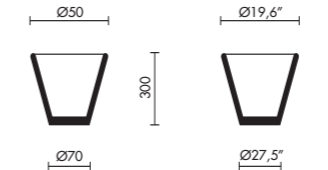

Cachepot, decorative.

The Vases ron arad litres in/outdoor dimension upper lower high colour price

I/O	outside	Ø80	Ø66 max	110 cm	white
		Ø31,4"	Ø25,9" max	43,3" inc	pearl grey
					apple green
					raspberry red
					tobacco
					english green

Cachepot, pot, decorative.

Memory Pot marta daza fernandez litres in/outdoor dimension upper lower high colour price

75lt	I/O	outside	Ø49	Ø53	44 cm	pearl grey
			Ø19,2"	Ø20,8"	17" inc	black
		inside	Ø40	Ø38	43 cm	yellow
			Ø15,7"	Ø14,9"	17" inc	

Cachepot, pot, decorative, light.

Memory Pot with light

20 lt	I/O	outside	Ø49	Ø53	44 cm	neutral
			Ø19,2"	Ø20,8"	17" inc	fuchsia
		inside	Ø40	Ø38	13 cm	
			Ø15,7"	Ø14,9"	5,1" inc	

volt	bulb	wire colour	wire l.m.
220-240	1x75W(E27)	neutral	4
110-120	1x75W(E26)	black	4
plug	plug type	certification	
yes	antispash bipolar shuko	CE IP65	
yes	US water location	UE IP65	

Flûte marc sadler litres in/outdoor dimension upper lower high colour price

I/O	outside	Ø50	Ø70	300 cm	carbon fiber
		Ø19,6"	Ø27,5"	119" inc	lacquered fiber glass
					red
					silver

Cachepot, pot, decorative, light.
Stainless steel base.
Flûte with light