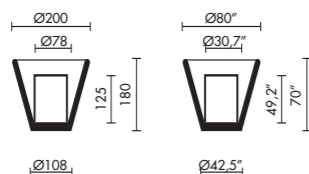

Big-bo luisa bocchietto

litres saucer in/outdoor dimension upper lower high colour price

Pot, decorative.
Big-bo Pot is adapted for drainage.
Big-bo Container with hole at bottom
for water drainage, and light.

Big-Bo Pot

litres	saucer	in/outdoor	dimension	upper	lower	high	colour	price
2.500lt	I/O	outside	Ø200 Ø80"	Ø108 Ø42,5"	180 cm 70" inc		white black orange fuchsia red neutral	<u>2.276,00</u>
		inside	Ø165 Ø64,9"	Ø106 Ø41,7"	177 cm 69,6" inc		silver	<u>2.421,00</u>

Big-Bo container

litres	saucer	in/outdoor	dimension	upper	lower	high	colour	price
605lt	I/O	outside	Ø200 Ø80"	Ø108 Ø42,5"	180 cm 70" inc		white black orange fuchsia red neutral	<u>2.683,00</u>
		inside	Ø78 Ø30,7"	125 cm 49,2" inc			silver	<u>2.856,00</u>