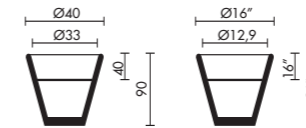

Cachepot, pot, decorative.

Princess christophe pillet litres saucer in/outdoor dimension upper lower high colour price

litres	saucer	in/outdoor	dimension	upper	lower	high	colour	price
3lt		I/O	outside	Ø17	Ø75	100 cm	white	
				Ø6,7"	Ø29,5"	39,5" inc	black	
			inside	Ø14	Ø12,5	22,5 cm	neutral	
				Ø5,5"	Ø4,9"	8,8" inc	fuchsia	404,00
							lacquered	
							white	
							black	
							red	
							orange	
							fuchsia	
							silver	863,00
							metalized	868,00

Cachepot, decorative, light.

Pot-au-mur nicolas le moigne litres saucer in/outdoor dimension upper lower high colour price

litres	saucer	in/outdoor	dimension	upper	lower	high	colour	price
25lt		I/O	outside	Ø45	Ø22	90 cm	white	
				Ø17,5"	Ø8,6"	36" inc	black	
			inside	Ø36	Ø23	40 cm	terracotta	224,00
				Ø14,1"	Ø9"	19" inc	silver	239,00

Cachepot, decorative.

Santavase denis santachiara litres saucer in/outdoor dimension upper lower high colour price

Cachepot, pot, decorative. adapted for drainage

litres	saucer	in/outdoor	dimension	upper	lower	high	colour	price
10lt	DY32	I/O	outside	Ø40		90 cm	white	
				Ø16"		36" inc	black	
			inside	Ø33		40 cm	orange	
				Ø12,9"		16" inc	terracotta	152,00
							silver	163,00
							support	42,00

support

Scarlett christophe pillet litres in/outdoor dimension upper lower high colour price

Cachepot, decorative, light.

litres	in/outdoor	dimension	upper	lower	high	colour	price
Scarlett 140							
2 lt	I	outside	Ø28		140 cm	white	
			Ø11"		55" inc	black	
		inside	Ø11	Ø6	40 cm	orange	
			Ø4,3"	Ø2,3"	16" inc	fuchsia	306,00
						silver	326,00