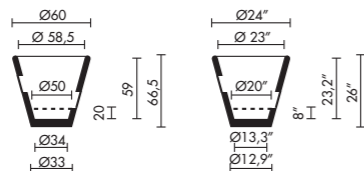

**Without support**

litres	saucer	in/outdoor	dimension	upper	lower	high	colour	price
1,6lt	I/O	outside	Ø15	Ø8	30 cm		white	
			Ø6"	Ø3"	12" inc		black	
		inside	Ø12	Ø7	28 cm		orange	40,00
			Ø4.7"	Ø2.7"	11" inc		silver	42,00

Cachepot, decorative, with wall support or earth stand.

In Orbita alberto meda

litres saucer in/outdoor dimension upper lower high colour price

Cachepot, pot, decorative. Adapted for drainage

litres	saucer	in/outdoor	dimension	upper	lower	high	colour	price
17lt	I/O	outside	Ø67	Ø32,5	20 cm		white	
			Ø26"	Ø12,7"	8" inc		black	
		inside	Ø41	Ø34	15 cm		neutral	
			Ø16"	Ø13,3"	6" inc		apple green	
							fuchsia	126,00
							silver	135,00
							lacquered	
							white	
							black	
							red	
							orange	
							fuchsia	
							silver	274,00
							metalized	299,00

Hole Pot luisa bocchietto

in/outdoor dimension upper lower high colour price

Cachepot, decorative.

	I/O	outside	Ø60	Ø33	66.5 cm		white	
			Ø24"	Ø12,9"	26" inc		black	
		inside	Ø58.5	Ø34	59 cm		apple green	
			Ø23"	Ø13,3"	23,2" inc		orange	
							red	
							fuchsia	312,00
							lacquered	
							black	
							orange	
							black/orange	
							orange/white	
							fuchsia	
							silver	795,00
							metalized	859,00

Kew vico magistretti

litres saucer in/outdoor dimension upper lower high colour price

Cachepot, pot, decorative. Adjustable

50lt	I/O	outside	Ø73		40 cm		white	
			Ø29"		16" inc		black	
		inside	Ø59	Ø39	29 cm		terracotta	
			Ø23"	Ø15,3"	11,4" inc		tobacco	
		ring	Ø33		8 cm		red	217,00
			Ø12,9		8 inc			