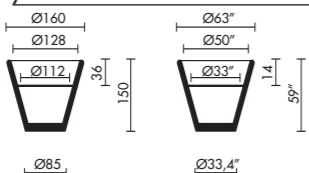

Big-Bo container

605lt		I/O	outside	Ø200	Ø108	180 cm	neutral yellow fuchsia
			inside	Ø80"	Ø42,5"	70" inc	
				Ø78		125 cm	

				Ø30,7		49,2" inc	
volt		bulb	wire colour	wire l.m.			
220-240		6x60W(E27)	black	5			
110-120		6x60W(E26)	black	5			

plug	plug type	certification
yes	antispash bipolar shuko	CE IP65
yes	-	CE IP65