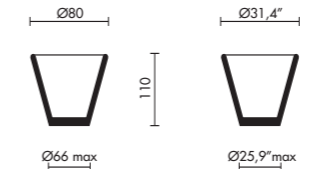

SERRALUNGA
PRICE LIST 2006

News

Kronik karim rashid litres in/outdoor dimension upper lower high colour price

50lt	I/O	outside	Ø50	60x60	88 cm	white
			Ø19,6"	23,6x23,6"	34,6" inc	black
		inside	Ø40		30 cm	apple green
			Ø15,7"		11,8 in	orange
						fuchsia

Cachepot, decorative.

The Vases ron arad litres in/outdoor dimension upper lower high colour price

I/O	outside	Ø80	Ø66 max	110 cm	white
		Ø31,4"	Ø25,9" max	43,3" inc	pearl grey
					apple green
					raspberry red
					tobacco
					english green

Cachepot, pot, decorative.

Memory Pot marta daza fernandez litres in/outdoor dimension upper lower high colour price

75lt	I/O	outside	Ø49	Ø53	44 cm	pearl grey
			Ø19,2"	Ø20,8"	17" inc	black
		inside	Ø40	Ø38	43 cm	yellow
			Ø15,7"	Ø14,9"	17" inc	

Flûte marc sadler litres in/outdoor dimension upper lower high colour price

I/O	outside	Ø50	Ø70	300 cm	carbon fiber
		Ø19,6"	Ø27,5"	119" inc	lacquered fiber glass
					red
					silver

Cachepot, pot, decorative, light.
Stainless steel base.
Flûte with light