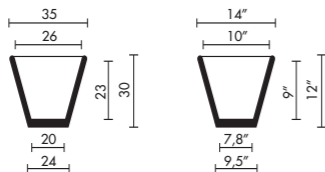

Hole Pot luisa bocchietto

in/outdoor dimension upper lower high colour price

Cachepot, decorative.

	I/O	outside	Ø60	Ø33	66.5 cm		white	
			Ø24"	Ø12,9"	26" inc		black	
		inside	Ø58.5	Ø34	59 cm		apple green	
			Ø23"	Ø13,3"	23,2" inc		orange	
							red	
							fuchsia	312,00
							lacquered	
							black	
							orange	
							black/orange	
							orange/white	
							fuchsia	
							silver	795,00
							metalized	859,00

Kew vico magistretti

litres saucer in/outdoor dimension upper lower high colour price

Cachepot, pot, decorative. Adjustable

50lt	I/O	outside	Ø73		40 cm		white	
			Ø29"		16" inc		black	
		inside	Ø59	Ø39	29 cm		terracotta	
			Ø23"	Ø15,3"	11,4" inc		tobacco	
		ring	Ø33		8 cm		red	217,00
			Ø12,9		8 inc			

Kabin luisa bocchietto litres saucerin/outdoor dimension upper lower high colour price

Kabin 30

12lt	I/O	outside	35x35	24x24	30 cm	white	
			14x14"	9,5x9,5"	12" inc	black	
		inside	26x26	20x20	23 cm	apple green	
			10x10"	7,8x7,8"	9" inc	orange	
						fuchsia	83,00
						silver	88,00