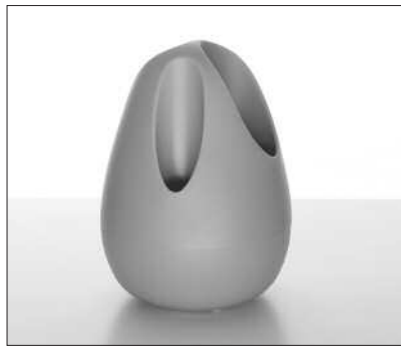

Plomb	karim rashid	in/outdoor	dimension	colour	price

Umbrella stand

I/O	Ø45x60h cm Ø17,5x24" h inc	white black apple green fuchsia orange silver	144,00 154,00