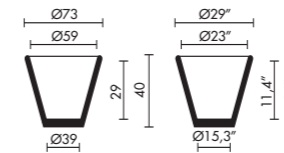

**Without support**

litres	saucer	in/outdoor	dimension	upper	lower	high	colour	price
1,6lt	I/O	outside	Ø15	Ø8	30 cm		white	
			Ø6"	Ø3"	12" inc		black	
		inside	Ø12	Ø7	28 cm		orange	40,00
			Ø4.7"	Ø2.7"	11" inc		silver	42,00

Cachepot, decorative, with wall support or earth stand.

In Orbita alberto meda

litres saucer in/outdoor dimension upper lower high colour price

Cachepot, pot, decorative. Adapted for drainage

litres	saucer	in/outdoor	dimension	upper	lower	high	colour	price
17lt	I/O	outside	Ø67	Ø32,5	20 cm		white	
			Ø26"	Ø12,7"	8" inc		black	
		inside	Ø41	Ø34	15 cm		neutral	
			Ø16"	Ø13,3"	6" inc		apple green	
							fuchsia	126,00
							silver	135,00
							lacquered	
							white	
							black	
							red	
							orange	
							fuchsia	
							silver	274,00
							metalized	299,00

Hole Pot luisa bocchietto

in/outdoor dimension upper lower high colour price

Cachepot, decorative.

	I/O	outside	Ø60	Ø33	66.5 cm		white	
			Ø24"	Ø12,9"	26" inc		black	
		inside	Ø58.5	Ø34	59 cm		apple green	
			Ø23"	Ø13,3"	23,2" inc		orange	
							red	
							fuchsia	312,00
							lacquered	
							black	
							orange	
							black/orange	
							orange/white	
							fuchsia	
							silver	795,00
							metalized	859,00

Kew vico magistretti

litres saucer in/outdoor dimension upper lower high colour price

Cachepot, pot, decorative. Adjustable

50lt	I/O	outside	Ø73		40 cm		white	
			Ø29"		16" inc		black	
		inside	Ø59	Ø39	29 cm		terracotta	
			Ø23"	Ø15,3"	11,4" inc		tobacco	
		ring	Ø33		8 cm		red	217,00
			Ø12,9		8 inc			