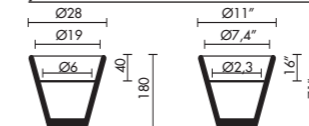

litres	saucer	in/outdoor	dimension	upper	lower	high	colour	price
Scarlett 180 4,5lt		I	outside Ø28 180 cm Ø11" 71" inc inside Ø19 Ø6 40 cm Ø7,4" Ø2,3" 16" inc				neutral	588,00
volt		bulb		wire colour		wire l.m.		
220-240		1x100W(E27) Par30		neutral		4		
110-120		1x75W(E26) Par30		black		4		
plug		plug type		certification				
yes		antispash bipolar shuko		CE				
yes		USA bipolar		CE