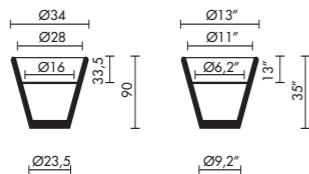

New Pot 70

litres	saucer	in/outdoor	dimension	upper	lower	high	colour	price
110lt	DY49	I/O	outside	Ø70	Ø42,5	70 cm	white	
		inside	Ø27,5"	Ø16,7"	27,5" inc		black	
			Ø59	Ø35	61 cm		apple green	
			Ø23"	Ø13,7"	24" inc		fuchsia	181,00
							silver	193,00

New Pot 90

litres	saucer	in/outdoor	dimension	upper	lower	high	colour	price
		I/O	outside	Ø90	Ø53	90 cm	white	
		inside	Ø35"	Ø20,8"	35" inc		black	
			Ø75	Ø50,5	60 cm		apple green	
			Ø29"	Ø19,8"	23,5" inc		red	
							orange	
							fuchsia	
							silver	811,00
							metalized	858,00

New Pot paolo rizzato

litres saucer in/outdoor dimension upper lower high colour price

Pot, decorative.

New Pot High

13lt	DY32	I/O	outside	Ø34	Ø23,5	90 cm
				Ø13"	Ø9,2"	35" inc
			inside	Ø28	Ø16	33,5 cm
				Ø11"	Ø6,2"	13" inc

white
black
apple green
fuchsia
silver
lacquered
white
black
red
orange
fuchsia
silver
metalized

156,00

167,00

466,00

511,00

New Pot Maxi

7lt	DY39	I/O	outside	Ø44	Ø31	120 cm
				Ø17"	Ø12,2"	47" inc
			inside	Ø37	Ø22	47 cm
				Ø14,5"	Ø8,6"	18,5" inc