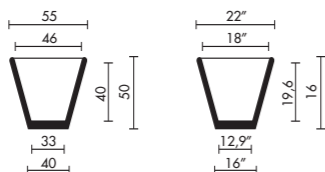

Kabin 50

65lt	I/O	outside	55x55	40x40	50 cm	white	
			22x22"	16x16"	19,6" inc	black	
		inside	46x46	33x33	40 cm	apple green	
			18x18"	12,9x12,9"	16" inc	orange	
						fuchsia	164,00
						silver	175,00

lacquered
white
black
red
orange
fuchsia
silver

---

metalized 445,00