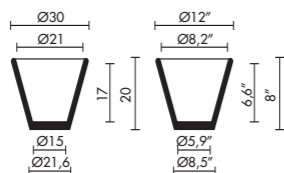

Top-Pot ron arad

litres in/outdoor dimension upper lower high colour price

 Cachepot, decorative, light.
 Top-Pot soft is adjustable in height.

Top-pot Soft

35lt	I/O	outside	Ø72	Ø47	60/100 cm	black	
			Ø28,3"	Ø18,5"	23,6/39,3" inc	red	660,00
		inside	Ø37	Ø30,5	39 cm	silver	704,00
			Ø14,5"	Ø12"	15,3" inc		

Top-pot Hard

35lt	I/O	outside	Ø72	Ø47	100 cm	black	
			Ø28,3"	Ø18,5"	39,3" inc	apple green	
		inside	Ø37	Ø30,5	39 cm	fuchsia	
			Ø14,5"	Ø12"	15,3" inc	orange	508,00
						silver	541,00

Unfiore luisa bocchietto

litres saucer in/outdoor dimension upper lower high colour price

 Cachepot, pot, decorative.
 Adapted for drainage

4lt	DY32	I/O	outside	Ø30	Ø21,6	20 cm	white	
				Ø12"	Ø8,5"	8" inc	orange	
		inside	Ø21	Ø15	17 cm	apple green		
			Ø8,2"	Ø5,9"	6,6" inc	fuchsia	54,00	
						silver	59,00	