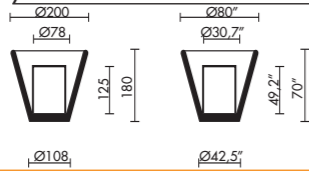

NEWS

KRONIK
MEMORY POT
THE VASES
FLÛTE
ISLAND
LOOP
NELLO IL MATTO
LADY JANE
LADY MARY

PRICE LIST

P002
P002
P003
P003
P004
P004
P004
P005
P005

CATALOGUE

NEWS
NEWS
NEWS
NEWS
NEWS
NEWS
NEWS
NEWS
NEWS

POTS

BIG-BO
DINGHY
DISCO VOLANTE
ELISSA VOLANTE
EUFRONIO
EVASO 1-2
HOLE POT
IN ORBITA
KABIN
KEW
MING SMALL_LARGE_EXTRALARGE
MING HIGH
NEW POT
NEW POT HIGH_MAXI_ASHTRAY
O-CUBE_O-CUBETTO_O-CUBONE
PISA
PRINCESS
POT-AU-MUR
SANTAVASE
SCARLETT
TOP-POT
UNFIORE
VAS-ETTO_VAS-ONE_VAS-TWO

P022
P023
P024
P024
P007
P007-8
P008
P009
P010
P009
P012
P013
P014
P016
P017
P018
P018
P018
P019
P019
P020
P020
P020
P021

P010
P050
P048
P048
P022
P042
P004
P030
P014
P040
P026
P024
P018
P020
P036
P034
P006
P032
P046
P008
P028
P038
P010

FURNITURE

CHIARO DI LUNA
DARLING SOFA_FRAC
GIULIETTA
HANDY 45-90
METEOR_POT_STORAGE
PORCINO
ROMEO
RUSSEL
TIME OUT
ZUFF TABLE_STOOL

P026
P026
P030
P027
P028
P030
P030
P029
P031
P032

P072
P056
P074
P078
P062
P082
P076
P084
P066
P060

COMPLEMENTS

BEACH TUBE
BO-TANICA
FLIN-STONE
GIANO
PLOMB
RAMO
X-BOX
CLEANER

P035
P035
P035
P036
P036
P036
P037
P037

P096
P092
P098
P090
P088
P094

LIGHTS

METEOR
PORCINO
PRINCESS
SCARLETT
TOP-POT HARD
VAS-ONE_VAS-TWO_BIG-BO
VAS-THREE

P039
P039
P040
P041
P040
P042
P041

P101
P103
P102
P105
P104
P107
P106

MATERIALS:

All the articles are made in polyethylene unless differently specified.