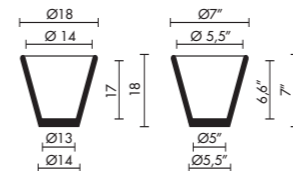

Cachepot, pot, decorative.

litres	saucer	in/outdoor	dimension	upper	lower	high	colour	price
100lt		I/O	outside	Ø74	Ø50	126 cm	white black apple green orange fuchsia silver	395,00 421,00
			inside	Ø29" Ø61 Ø24"	Ø20" Ø42 Ø16,5"	49" inc 48 cm 18,8" inc		

Reversibile

40lt		I/O	outside	Ø50	Ø74	126 cm	white black apple green orange fuchsia silver	395,00 421,00
			inside	Ø20" Ø40 Ø16"	Ø29" Ø36 Ø14"	49" inc 36 cm 14" inc		

Evaso 1 clerici-gallizia

Cachepot, decorative,
with wall support.

litres	saucer	in/outdoor	dimension	upper	lower	high	colour	price	
2,2lt		I/O	Without support	outside	Ø18	Ø14	18 cm	white black orange silver	40,00 42,00
			inside	Ø7" Ø14 Ø5,5"	Ø5,5" Ø13 Ø5"	7" inc 17 cm 6,6" inc			

With wall support

			outside	Ø18	Ø14	18 cm	white black orange silver	62,00 67,00
			inside	Ø7" Ø14 Ø5,5"	Ø5,5" Ø13 Ø5"	7" inc 17 cm 6,6" inc		

Evaso 2 clerici-gallizia

litres saucer in/outdoor dimension upper lower high colour price