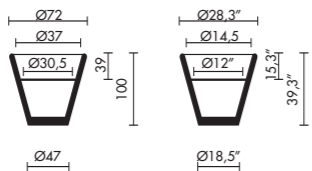

Princess christophe pillet

litres	saucer	in/outdoor	dimension	upper	lower	high	colour	price
3lt		I/O	outside Ø17 Ø75 100 cm inside Ø14 Ø12,5 22,5 cm Ø5,5" Ø4,9" 8,8" h inc				neutral	577,00
volt		bulb		wire colour		wire l.m.		
220-240		1x75W(E27)		black		3		
110-120		1x75W(E26)		black		3		
plug		plug type		certification				
yes		antispash bipolar shuko		CE IP65				
yes		US water location		UL IP65				

Top-Pot Hard ron arad

litres	saucer	in/outdoor	dimension	upper	lower	high	colour	price
35lt		I/O	outside Ø72 Ø47 100 cm Ø28,3" Ø18,5" 39,3" h inc inside Ø37 Ø30,5 39 cm Ø14,5" Ø12" 15,3" h inc				fuchsia neutral	797,00
volt		bulb		wire colour		wire l.m.		
220-240		1x18W(E27) E.S.		black		3		
110-120		1x18W(E26) E.S.		black		3		
plug		plug type		certification				
yes		antispash bipolar shuko		CE IP65				
yes		US water location		UL IP65				

Scarlett christophe pillet

litres	saucer	in/outdoor	dimension	upper	lower	high	colour	price
Scarlett 140 2 lt		I	outside Ø28 140 cm Ø11" 55" inc inside Ø11 Ø6 40 cm Ø4,3" Ø2,3" 16" inc				neutral	560,00
volt		bulb		wire colour		wire l.m.		
220-240		1x100W(E27) Par30		neutral		4		
110-120		1x75W(E26) Par30		black		4		
plug		plug type		certification				
yes		antispash bipolar shuko		CE				
yes		USA bipolar		CE				

litres	saucer	in/outdoor	dimension	upper	lower	high	colour	price
Scarlett 180 4,5lt		I	outside Ø28 180 cm Ø11" 71" inc inside Ø19 Ø6 40 cm Ø7,4" Ø2,3" 16" inc				neutral	588,00
volt		bulb		wire colour		wire l.m.		
220-240		1x100W(E27) Par30		neutral		4		
110-120		1x75W(E26) Par30		black		4		
plug		plug type		certification				
yes		antispash bipolar shuko		CE				
yes		USA bipolar		CE				

Vas-Three luisa bocchietto