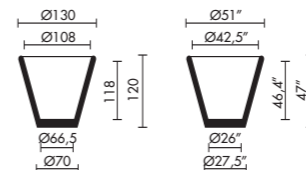

Vas-two

1.290lt	I/O	outside	Ø160	Ø85	150 cm	white	
			Ø63"	Ø33,4"	56" inc	black	
		inside	Ø128	Ø84	147 cm	orange	
			Ø50"	Ø33"	57,8" inc	fuchsia	
						red	
						neutral	1.301,00
						silver	1.386,00