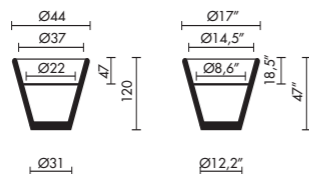

New Pot 90

litres	saucer	in/outdoor	dimension	upper	lower	high	colour	price
		I/O	outside	Ø90	Ø53	90 cm	white	
		inside	Ø35"	Ø20,8"	35" inc		black	
			Ø75	Ø50,5	60 cm		apple green	
			Ø29"	Ø19,8"	23,5" inc		red	
							orange	
							fuchsia	
							silver	811,00
							metalized	858,00

New Pot paolo rizzato

litres saucer in/outdoor dimension upper lower high colour price

Pot, decorative.

New Pot High

13lt	DY32	I/O	outside	Ø34	Ø23,5	90 cm
				Ø13"	Ø9,2"	35" inc
			inside	Ø28	Ø16	33,5 cm
				Ø11"	Ø6,2"	13" inc

white
black
apple green
fuchsia
silver
lacquered
white
black
red
orange
fuchsia
silver
metalized

156,00

167,00

466,00

511,00

New Pot Maxi

7lt	DY39	I/O	outside	Ø44	Ø31	120 cm
				Ø17"	Ø12,2"	47" inc
			inside	Ø37	Ø22	47 cm
				Ø14,5"	Ø8,6"	18,5" inc

white
black
apple green
fuchsia
silver
lacquered
white
black
red
orange
fuchsia
silver
metalized

280,00

299,00

674,00

726,00

New Pot High Ashtray

I/O	outside	Ø34	Ø23,5	90 cm
		Ø13"	Ø9,2"	35" inc
	inside	Ø28	Ø16	33,5 cm
		Ø11"	Ø6,2"	13" inc