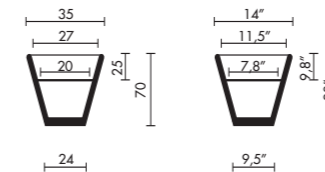

Kew vico magistretti

litres saucer in/outdoor dimension upper lower high colour price

Cachepot, pot, decorative. Adjustable

50lt	I/O	outside	Ø73		40 cm		white	
			Ø29"		16" inc		black	
		inside	Ø59	Ø39	29 cm		terracotta	
			Ø23"	Ø15,3"	11,4" inc		tobacco	
		ring	Ø33		8 cm		red	217,00
			Ø12,9		8 inc			

Kabin luisa bocchietto litres saucerin/outdoor dimension upper lower high colour price

Kabin 30

12lt	I/O	outside	35x35	24x24	30 cm	white	
			14x14"	9,5x9,5"	12" inc	black	
		inside	26x26	20x20	23 cm	apple green	
			10x10"	7,8x7,8"	9" inc	orange	
						fuchsia	83,00
						silver	88,00

lacquered
white
black
red
orange
fuchsia
silver

metalized 331,00

Kabin 50

65lt	I/O	outside	55x55	40x40	50 cm	white	
			22x22"	16x16"	19,6" inc	black	
		inside	46x46	33x33	40 cm	apple green	
			18x18"	12,9x12,9"	16" inc	orange	
						fuchsia	164,00
						silver	175,00

lacquered
white
black
red
orange
fuchsia
silver

metalized 445,00

Kabin luisa bocchietto litres saucerin/outdoor dimension upper lower high colour price

Kabin High

15lt	I/O	outside	35x35	24x24	70 cm	white	
			14x14"	9,5x9,5"	28" inc	black	
		inside	27x27	20x20	25 cm	apple green	
			11,5x11,5"	7,8x7,8"	9,8" inc	fuchsia	148,00
						silver	158,00