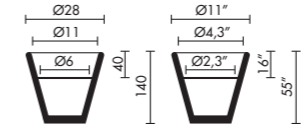

Cachepot, pot, decorative.

Princess christophe pillet litres saucer in/outdoor dimension upper lower high colour price

litres	saucer	in/outdoor	dimension	upper	lower	high	colour	price
3lt		I/O	outside	Ø17	Ø75	100 cm	white	
				Ø6,7"	Ø29,5"	39,5" inc	black	
			inside	Ø14	Ø12,5	22,5 cm	neutral	
				Ø5,5"	Ø4,9"	8,8" inc	fuchsia	404,00
							lacquered	
							white	
							black	
							red	
							orange	
							fuchsia	
							silver	863,00
							metalized	868,00

Cachepot, decorative, light.

Pot-au-mur nicolas le moigne litres saucer in/outdoor dimension upper lower high colour price

litres	saucer	in/outdoor	dimension	upper	lower	high	colour	price
25lt		I/O	outside	Ø45	Ø22	90 cm	white	
				Ø17,5"	Ø8,6"	36" inc	black	
			inside	Ø36	Ø23	40 cm	terracotta	224,00
				Ø14,1"	Ø9"	19" inc	silver	239,00

Cachepot, decorative.

Santavase denis santachiara litres saucer in/outdoor dimension upper lower high colour price

Cachepot, pot, decorative. adapted for drainage

litres	saucer	in/outdoor	dimension	upper	lower	high	colour	price
10lt	DY32	I/O	outside	Ø40		90 cm	white	
				Ø16"		36" inc	black	
			inside	Ø33		40 cm	orange	
				Ø12,9"		16" inc	terracotta	152,00
							silver	163,00
							support	42,00

support

Scarlett christophe pillet litres in/outdoor dimension upper lower high colour price

Cachepot, decorative, light.

litres	in/outdoor	dimension	upper	lower	high	colour	price
Scarlett 140							
2 lt	I	outside	Ø28		140 cm	white	
			Ø11"		55" inc	black	
		inside	Ø11	Ø6	40 cm	orange	
			Ø4,3"	Ø2,3"	16" inc	fuchsia	306,00
						silver	326,00