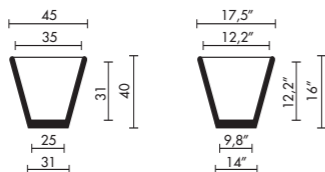

Kabin 39

30lt	I/O	outside	45x45	31x31	40 cm	white	
			17,5x17,5"	12,2x12,2"	16" inc	black	
		inside	35x35	25x25	31 cm	apple green	
			14x14"	9,8x9,8"	12,2" inc	orange	
						fuchsia	137,00
						silver	147,00