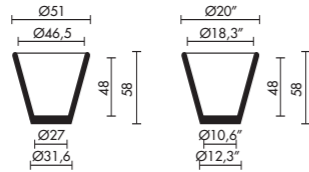

196,00

211,00

O-cube serralunga

litres saucer in/outdoor dimension upper lower high colour price

Pot, decorative.

Adapted for drainage

O-Cube

4,5lt	I/O	outside	28x7	28x7	27,5 cm
			11x2,5"	11x2,5"	10,8" inc
		inside	25x5	25x5	27 cm
			9,8x1,9"	9,8x1,9"	10,6" inc

white
black
silver
orange
red
fuchsia
metalized

254,00

316,00

O-Cubone Ashtray

outside	70x14	70x14	70 cm
	28x5,5"	28x5,5"	28" inc
inside	65x12,5	65x12,5	4,5 cm
	25,5x4,9"	25,5x4,9"	1,7" inc

lacquered

white
black
silver
orange
red
fuchsia
metalized

376,00

438,00

Pisa denis santachiara litres saucer in/outdoor dimension upper lower high colour price

litres	saucer	in/outdoor	dimension	upper	lower	high	colour	price
50lt	DY39 DV50	I/O	outside	Ø51	Ø31,6	58 cm	white	
				Ø20"	Ø12,3"	22,8" inc	black	
			inside	Ø46,5	Ø27	48 cm	red	
				Ø18,3"	Ø10,6"	18,8" inc	fuchsia	126,00
							silver	135,00

Cachepot, pot, decorative.

Princess christophe pillet litres saucer in/outdoor dimension upper lower high colour price

litres	saucer	in/outdoor	dimension	upper	lower	high	colour	price
3lt		I/O	outside	Ø17	Ø75	100 cm	white	
				Ø6,7"	Ø29,5"	39,5" inc	black	
			inside	Ø14	Ø12,5	22,5 cm	neutral	
				Ø5,5"	Ø4,9"	8,8" inc	fuchsia	404,00
							lacquered	
							white	
							black	
							red	
							orange	
							fuchsia	
							silver	863,00
							metalized	868,00