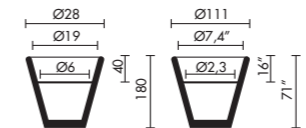

support

Scarlett christophe pillet litres in/outdoor dimension upper lower high colour price

Cachepot, decorative, light.

litres	in/outdoor	dimension	upper	lower	high	colour	price
Scarlett 140							
2 lt	I	outside	Ø28		140 cm	white	
			Ø11"		55" inc	black	
		inside	Ø11	Ø6	40 cm	orange	
			Ø4,3"	Ø2,3"	16" inc	fuchsia	306,00
						silver	326,00

litres	in/outdoor	dimension	upper	lower	high	colour	price
Scarlett 180							
4,5lt	I	outside	Ø28		180 cm	white	
			Ø11"		71" inc	black	
		inside	Ø19	Ø6	40 cm	orange	
			Ø7,4"	Ø2,3"	16" inc	fuchsia	325,00
						silver	347,00