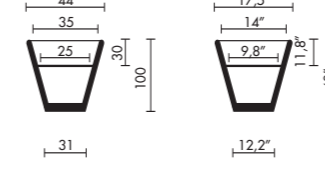

Kabin Maxi

30lt	I/O	outside	44x44	31x31	100 cm	white	
			17,5x17,5"	12,2x12,2"	40" inc	black	
		inside	35x35	25x25	30 cm	orange	
			14x14"	9,8x9,8"	11,8" inc	apple green	
						fuchsia	261,00
						silver	279,00