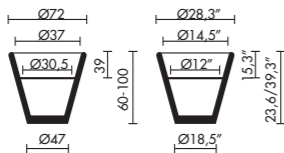

Cachepot, pot, decorative.

Princess christophe pillet litres saucer in/outdoor dimension upper lower high colour price

litres	saucer	in/outdoor	dimension	upper	lower	high	colour	price
3lt		I/O	outside	Ø17	Ø75	100 cm	white	
				Ø6,7"	Ø29,5"	39,5" inc	black	
			inside	Ø14	Ø12,5	22,5 cm	neutral	
				Ø5,5"	Ø4,9"	8,8" inc	fuchsia	404,00
							lacquered	
							white	
							black	
							red	
							orange	
							fuchsia	
							silver	863,00
							metalized	868,00

support

Scarlett christophe pillet litres in/outdoor dimension upper lower high colour price

Cachepot, decorative, light.

litres	in/outdoor	dimension	upper	lower	high	colour	price
Scarlett 140							
2 lt	I	outside	Ø28		140 cm	white	
			Ø11"		55" inc	black	
		inside	Ø11	Ø6	40 cm	orange	
			Ø4,3"	Ø2,3"	16" inc	fuchsia	306,00
						silver	326,00

litres	in/outdoor	dimension	upper	lower	high	colour	price
Scarlett 180							
4,5lt	I	outside	Ø28		180 cm	white	
			Ø11"		71" inc	black	
		inside	Ø19	Ø6	40 cm	orange	
			Ø7,4"	Ø2,3"	16" inc	fuchsia	325,00
						silver	347,00

Top-Pot ron arad

litres in/outdoor dimension upper lower high colour price

 Cachepot, decorative, light.
 Top-Pot soft is adjustable in height.

Top-pot Soft

35lt	I/O	outside	Ø72	Ø47	60/100 cm	black	
			Ø28,3"	Ø18,5"	23,6/39,3" inc	red	660,00
		inside	Ø37	Ø30,5	39 cm	silver	704,00
			Ø14,5"	Ø12"	15,3" inc		