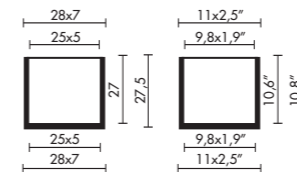

196,00

211,00

O-cube serralunga

litres saucer in/outdoor dimension upper lower high colour price

Pot, decorative.

Adapted for drainage

O-Cube

4,5lt	I/O	outside	28x7	28x7	27,5 cm
			11x2,5"	11x2,5"	10,8" inc
		inside	25x5	25x5	27 cm
			9,8x1,9"	9,8x1,9"	10,6" inc