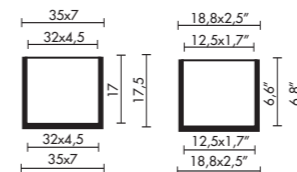

196,00

211,00

O-cube serralunga

litres saucer in/outdoor dimension upper lower high colour price

Pot, decorative.

Adapted for drainage

O-Cube

4,5lt	I/O	outside	28x7	28x7	27,5 cm
			11x2,5"	11x2,5"	10,8" inc
		inside	25x5	25x5	27 cm
			9,8x1,9"	9,8x1,9"	10,6" inc

lacquered

white
black
silver
orange
red
fuchsia
metalized

88,00

98,00

O-Cubetto

3,5lt	I/O	outside	35x7	35x7	17,5 cm
			13,8x2,5"	13,8x2,5"	6,8" inc
		inside	32x4,5	32x4,5	17 cm
			12,5x1,7"	12,5x1,7"	6,6" inc