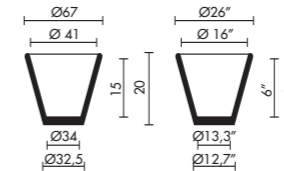

**Without support**

litres	saucer	in/outdoor	dimension	upper	lower	high	colour	price
1,6lt	I/O	outside	Ø15	Ø8	30 cm		white	
			Ø6"	Ø3"	12" inc		black	
		inside	Ø12	Ø7	28 cm		orange	40,00
			Ø4.7"	Ø2.7"	11" inc		silver	42,00

With wall support

		outside	Ø15	Ø8	30 cm		white	
			Ø6"	Ø3"	12" inc		black	
		inside	Ø12	Ø7	28 cm		orange	62,00
			Ø4.7"	Ø2.7"	11" inc		silver	67,00

With earth stand

		outside	Ø15	Ø8	70 cm		white	
			Ø6"	Ø3"	28" inc		black	
		inside	Ø12	Ø7	28 cm		orange	73,00
			Ø4.7"	Ø2.7"	11" inc.		silver	79,00

Cachepot, decorative, with wall support or earth stand.

In Orbita alberto meda

litres saucer in/outdoor dimension upper lower high colour price

Cachepot, pot, decorative. Adapted for drainage

litres	saucer	in/outdoor	dimension	upper	lower	high	colour	price
17lt	I/O	outside	Ø67	Ø32,5	20 cm		white	
			Ø26"	Ø12,7"	8" inc		black	
		inside	Ø41	Ø34	15 cm		neutral	
			Ø16"	Ø13,3"	6" inc		apple green	
							fuchsia	126,00
							silver	135,00
							lacquered	
							white	
							black	
							red	
							orange	
							fuchsia	
							silver	274,00
							metalized	299,00

Hole Pot luisa bocchietto

in/outdoor dimension upper lower high colour price

Cachepot, decorative.

	I/O	outside	Ø60	Ø33	66.5 cm		white	
			Ø24"	Ø12,9"	26" inc		black	
		inside	Ø58.5	Ø34	59 cm		apple green	
			Ø23"	Ø13,3"	23,2" inc		orange	
							red	
							fuchsia	312,00
							lacquered	
							black	
							orange	
							black/orange	
							orange/white	
							fuchsia	
							silver	795,00
							metalized	859,00