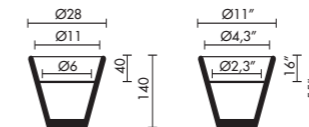

litres	saucer	in/outdoor	dimension	upper	lower	high	colour	price
Scarlett 140 2 lt		I	outside Ø28 140 cm Ø11" 55" inc inside Ø11 Ø6 40 cm Ø4,3" Ø2,3" 16" inc				neutral	560,00
volt		bulb		wire colour		wire l.m.		
220-240		1x100W(E27) Par30		neutral		4		
110-120		1x75W(E26) Par30		black		4		
plug		plug type		certification				
yes		antispash bipolar shuko		CE				
yes		USA bipolar		CE