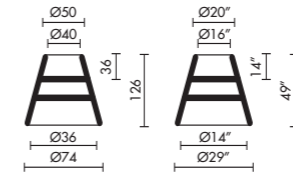

Reversibile

40lt		I/O	outside	Ø50	Ø74	126 cm	white black apple green orange fuchsia silver	395,00 421,00
			inside	Ø20" Ø40 Ø16"	Ø29" Ø36 Ø14"	49" inc 36 cm 14" inc