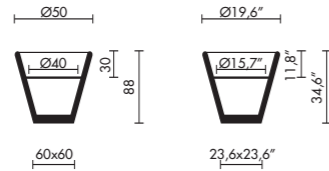

SERRALUNGA
PRICE LIST 2006

News

Kronik karim rashid litres in/outdoor dimension upper lower high colour price

50lt	I/O	outside	Ø50	60x60	88 cm	white
			Ø19,6"	23,6x23,6"	34,6" inc	black
		inside	Ø40		30 cm	apple green
			Ø15,7"		11,8 in	orange
						fuchsia

Cachepot, decorative.

The Vases ron arad litres in/outdoor dimension upper lower high colour price

I/O	outside	Ø80	Ø66 max	110 cm	white
		Ø31,4"	Ø25,9" max	43,3" inc	pearl grey
					apple green
					raspberry red
					tobacco
					english green

Cachepot, pot, decorative.

Memory Pot marta daza fernandez litres in/outdoor dimension upper lower high colour price

75lt	I/O	outside	Ø49	Ø53	44 cm	pearl grey
			Ø19,2"	Ø20,8"	17" inc	black
		inside	Ø40	Ø38	43 cm	yellow
			Ø15,7"	Ø14,9"	17" inc	

Flûte marc sadler litres in/outdoor dimension upper lower high colour price

I/O	outside	Ø50	Ø70	300 cm	carbon fiber
		Ø19,6"	Ø27,5"	119" inc	lacquered fiber glass
					red
					silver

Cachepot, pot, decorative, light.
Stainless steel base.
Flûte with light