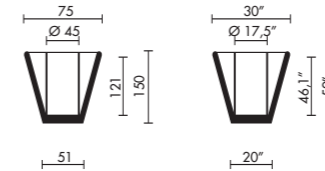

Kabin Extra

175lt	I/O	outside	75x75	51x51	150 cm	white	
			30x30"	20x20"	59" inc	black	
		inside	Ø 45		121 cm	orange	
			Ø 17,5"		47,6" inc	apple green	
						fuchsia	533,00
						silver	568,00