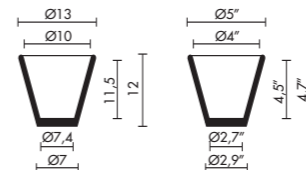

Top-pot Hard

35lt	I/O	outside	Ø72	Ø47	100 cm	black	
			Ø28,3"	Ø18,5"	39,3" inc	apple green	
		inside	Ø37	Ø30,5	39 cm	fuchsia	
			Ø14,5"	Ø12"	15,3" inc	orange	508,00
						silver	541,00

Unfiore luisa bocchietto

litres saucer in/outdoor dimension upper lower high colour price

 Cachepot, pot, decorative.
 Adapted for drainage

4lt	DY32	I/O	outside	Ø30	Ø21,6	20 cm	white	
				Ø12"	Ø8,5"	8" inc	orange	
		inside	Ø21	Ø15	17 cm	apple green		
			Ø8,2"	Ø5,9"	6,6" inc	fuchsia	54,00	
						silver	59,00	

Vas- luisa bocchietto

litres saucer in/outdoor dimension upper lower high colour price

 Pot, decorative.
 Vas-etto is a pen holder.
 Vas-one and Vas-two are adapted for drainage and light.

Vas-etto

1lt	I/O	outside	Ø13	Ø7,4	12 cm	white	
			Ø5"	Ø2,9"	4,7" inc	black	
		inside	Ø10	Ø7	11,5 cm	orange	
			Ø4"	Ø2,7	4,5" inc	fuchsia	
						red	
						neutral	19,00
						silver	20,00