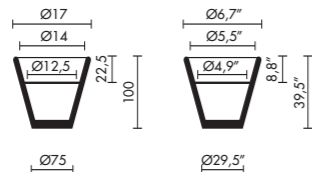

litres	saucer	in/outdoor	dimension	upper	lower	high	colour	price
3lt		I/O	outside Ø17 Ø75 100 cm inside Ø14 Ø12,5 22,5 cm Ø5,5" Ø4,9" 8,8" h inc				neutral	577,00
volt		bulb		wire colour		wire l.m.		
220-240		1x75W(E27)		black		3		
110-120		1x75W(E26)		black		3		
plug		plug type		certification				
yes		antispash bipolar shuko		CE IP65				
yes		US water location		UL IP65