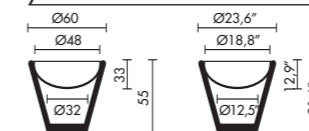

litres	saucer	in/outdoor	dimension	upper	lower	high	colour	price
35lt		I/O	outside Ø60 55 cm Ø23,6" Ø12,5" 21,6" inc inside Ø48 33 cm Ø18,8" 12,9" inc				neutral yellow fuchsia	264,00
volt		bulb		wire colour		wire l.m.		
220-240		1x75W(E27)		neutral		4		
110-120		1x75W(E26)		black		4		
plug		plug type		certification				
yes		antispash bipolar shuko		CE IP65				
yes		US water location		UE IP65