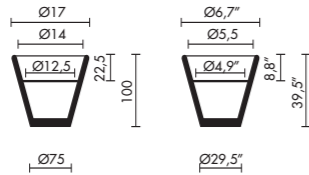

196,00

211,00

O-cube serralunga

litres saucer in/outdoor dimension upper lower high colour price

Pot, decorative.

Adapted for drainage

O-Cube

4,5lt	I/O	outside	28x7	28x7	27,5 cm
			11x2,5"	11x2,5"	10,8" inc
		inside	25x5	25x5	27 cm
			9,8x1,9"	9,8x1,9"	10,6" inc

376,00

438,00

Pisa denis santachiara litres saucer in/outdoor dimension upper lower high colour price

litres	saucer	in/outdoor	dimension	upper	lower	high	colour	price
50lt	DY39 DV50	I/O	outside	Ø51	Ø31,6	58 cm	white	
				Ø20"	Ø12,3"	22,8" inc	black	
			inside	Ø46,5	Ø27	48 cm	red	
				Ø18,3"	Ø10,6"	18,8" inc	fuchsia	126,00
							silver	135,00

Cachepot, pot, decorative.

Princess christophe pillet litres saucer in/outdoor dimension upper lower high colour price

litres	saucer	in/outdoor	dimension	upper	lower	high	colour	price
3lt		I/O	outside	Ø17	Ø75	100 cm	white	
				Ø6,7"	Ø29,5"	39,5" inc	black	
			inside	Ø14	Ø12,5	22,5 cm	neutral	
				Ø5,5"	Ø4,9"	8,8" inc	fuchsia	404,00
							lacquered	
							white	
							black	
							red	
							orange	
							fuchsia	
							silver	863,00
							metalized	868,00

Cachepot, decorative, light.

Pot-au-mur nicolas le moigne litres saucer in/outdoor dimension upper lower high colour price

litres	saucer	in/outdoor	dimension	upper	lower	high	colour	price
25lt		I/O	outside	Ø45	Ø22	90 cm	white	
				Ø17,5"	Ø8,6"	36" inc	black	
			inside	Ø36	Ø23	40 cm	terracotta	224,00
				Ø14,1"	Ø9"	19" inc	silver	239,00