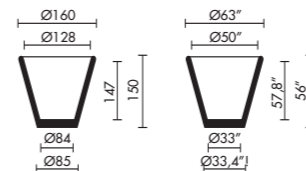

lacquered	
						white	
						black	
						red	
						orange	
						fuchsia	
						silver	69,00
						metalized	75,00

						white	
						black	
						red	
						orange	
						fuchsia	
						silver	69,00
						metalized	75,00

						white	
						black	
						orange	
						fuchsia	
						red	
						neutral	666,00
						silver	709,00

						lacquered	
						white	
						black	
						red	
						orange	
						fuchsia	
						silver	1.470,00
						metalized	1.526,00

						white	
						black	
						orange	
						fuchsia	
						red	
						neutral	1.301,00
						silver	1.386,00

						lacquered	
						white	
						black	
						red	
						orange	
						fuchsia	
						silver	2.936,00
						metalized	3.052,00