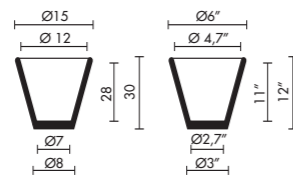

Evaso 2 clerici-gallizia

litres saucer in/outdoor dimension upper lower high colour price

Without support

litres	saucer	in/outdoor	dimension	upper	lower	high	colour	price
1,6lt	I/O	outside	Ø15	Ø8	30 cm		white	
			Ø6"	Ø3"	12" inc		black	
		inside	Ø12	Ø7	28 cm		orange	40,00
			Ø4.7"	Ø2.7"	11" inc		silver	42,00

With wall support

		outside	Ø15	Ø8	30 cm		white	
			Ø6"	Ø3"	12" inc		black	
		inside	Ø12	Ø7	28 cm		orange	62,00
			Ø4.7"	Ø2.7"	11" inc		silver	67,00

With earth stand

		outside	Ø15	Ø8	70 cm		white	
			Ø6"	Ø3"	28" inc		black	
		inside	Ø12	Ø7	28 cm		orange	73,00
			Ø4.7"	Ø2.7"	11" inc.		silver	79,00

In Orbita alberto meda

litres saucer in/outdoor dimension upper lower high colour price

litres	saucer	in/outdoor	dimension	upper	lower	high	colour	price
17lt	I/O	outside	Ø67	Ø32,5	20 cm		white	
			Ø26"	Ø12,7"	8" inc		black	
		inside	Ø41	Ø34	15 cm		neutral	
			Ø16"	Ø13,3"	6" inc		apple green	
							fuchsia	126,00
							silver	135,00
							lacquered	
							white	
							black	
							red	
							orange	
							fuchsia	
							silver	274,00
							metalized	299,00

Hole Pot luisa bocchietto

in/outdoor dimension upper lower high colour price

	I/O	outside	Ø60	Ø33	66.5 cm		white	
			Ø24"	Ø12,9"	26" inc		black	
		inside	Ø58.5	Ø34	59 cm		apple green	
			Ø23"	Ø13,3"	23,2" inc		orange	
							red	
							fuchsia	312,00
							lacquered	
							black	
							orange	
							black/orange	
							orange/white	
							fuchsia	
							silver	795,00
							metalized	859,00

Kew vico magistretti

litres saucer in/outdoor dimension upper lower high colour price

50lt	I/O	outside	Ø73		40 cm		white	
			Ø29"		16" inc		black	
		inside	Ø59	Ø39	29 cm		terracotta	
			Ø23"	Ø15,3"	11,4" inc		tobacco	
		ring	Ø33		8 cm		red	217,00
			Ø12,9		8 inc