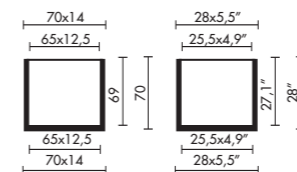

196,00

211,00

O-cube serralunga

litres saucer in/outdoor dimension upper lower high colour price

Pot, decorative.

Adapted for drainage

O-Cube

4,5lt	I/O	outside	28x7	28x7	27,5 cm
			11x2,5"	11x2,5"	10,8" inc
		inside	25x5	25x5	27 cm
			9,8x1,9"	9,8x1,9"	10,6" inc

lacquered

white
black
silver
orange
red
fuchsia
metalized

88,00

98,00

O-Cubone

60lt	I/O	outside	70x14	70x14	70 cm
			28x5,5"	28x5,5"	28" inc
		inside	65x12,5	65x12,5	69 cm
			25,5x4,9"	25,5x4,9"	27,1" inc

lacquered

376,00

438,00

Pisa denis santachiara litres saucer in/outdoor dimension upper lower high colour price

litres	saucer	in/outdoor	dimension	upper	lower	high	colour	price
50lt	DY39 DV50	I/O	outside	Ø51	Ø31,6	58 cm	white	
				Ø20"	Ø12,3"	22,8" inc	black	
			inside	Ø46,5	Ø27	48 cm	red	
				Ø18,3"	Ø10,6"	18,8" inc	fuchsia	126,00
							silver	135,00